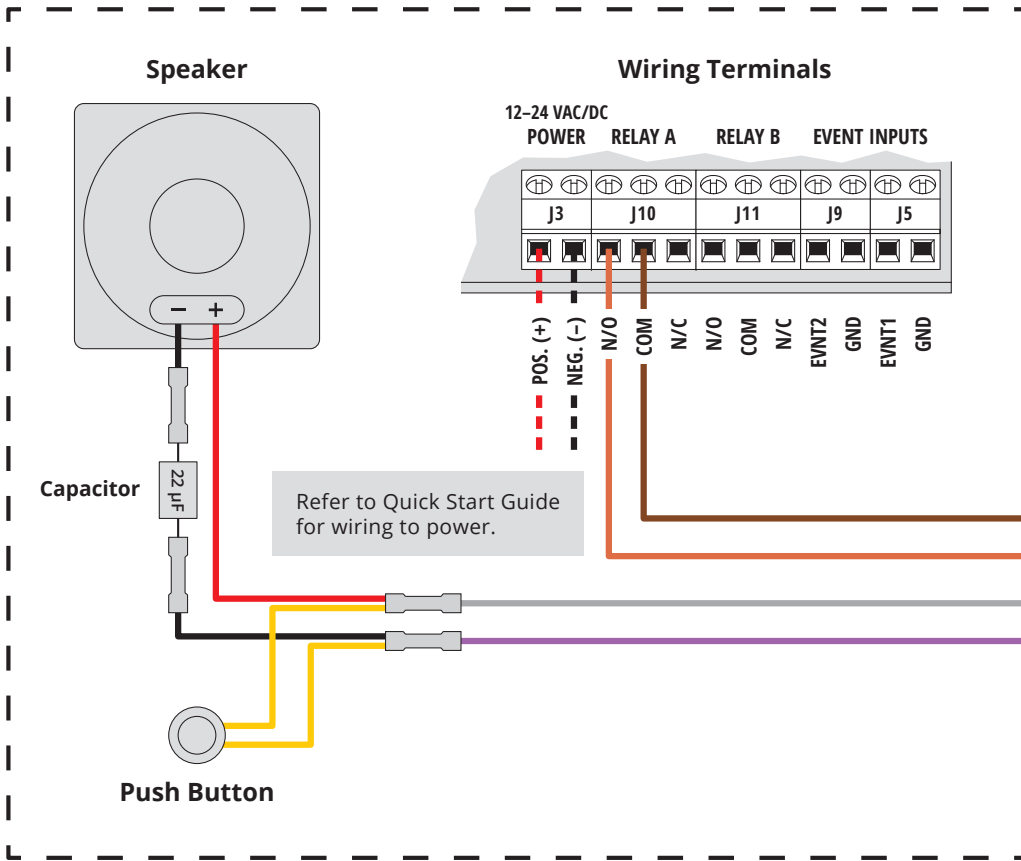

WIRING GUIDE

Edge + Intercom (27-215, 27-225HID, 27-225SK) to Third-Party Base Station

Edge (27-215, 27-225HID, 27-225SK)

Base Station

To Gate Operator Open Input