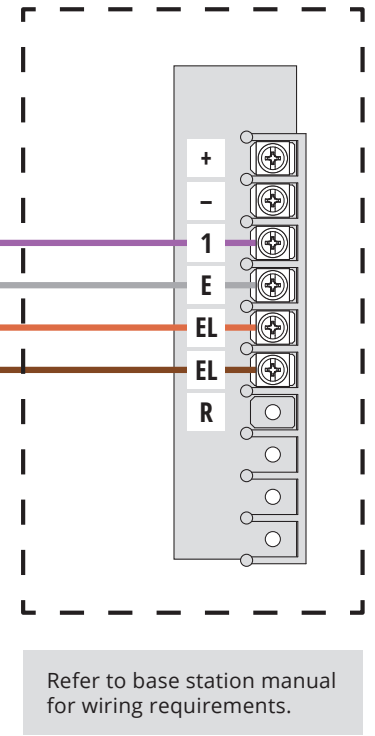

WIRING GUIDE

Edge + Intercom (27-215, 27-225HID, 27-225SK) to Third-Party Base Station

Edge (27-215, 27-225HID, 27-225SK)

Base Station

To Gate Operator Open Input