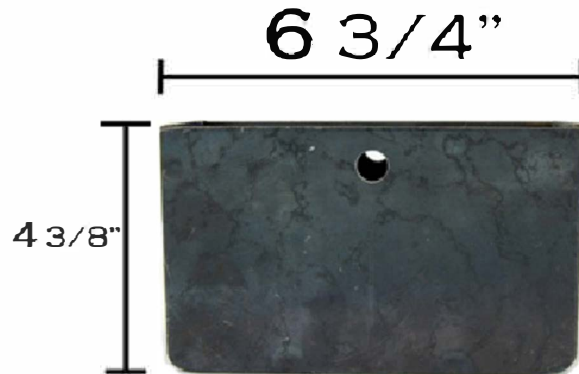

V Groove Wheels

4" V-Groove Wheel
K-VGS400

6" V-Groove Wheel
K-VGS600

4" V-Groove Wheel Box
K-VGB400

6" V-Groove Wheel Box
K-VGB600

KODIAK BLACK

V Groove Wheels

1 Piece Galvanized Steel V-Track For V-Groove Wheels.

MIDDLE OF TRACK @ 10'

K-VT-10C - 10ft

K-VT-20C - 20ft

KODIAK BLACK