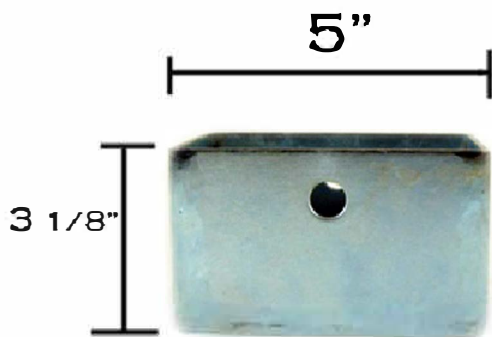

V Groove Wheels

4" V-Groove Wheel
K-VGS400

6" V-Groove Wheel
K-VGS600

4" V-Groove Wheel Box
K-VGB400

6" V-Groove Wheel Box
K-VGB600

KODIAK BLACK

V Groove Wheels

1 Piece Galvanized Steel V-Track For V-Groove Wheels.

MIDDLE OF TRACK @ 10'

K-VT-10C - 10ft

K-VT-20C - 20ft

KODIAK BLACK