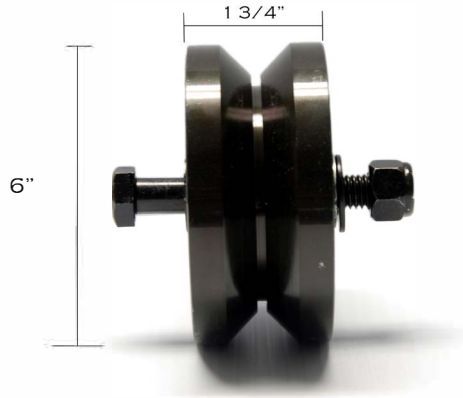

V Groove Wheels

4" V-Groove Wheel
K-VGS400

6" V-Groove Wheel
K-VGS600

4" V-Groove Wheel Box
K-VGB400

6" V-Groove Wheel Box
K-VGB600

KODIAK BLACK

V Groove Wheels

1 Piece Galvanized Steel V-Track For V-Groove Wheels.

MIDDLE OF TRACK @ 10'

K-VT-10C - 10ft

K-VT-20C - 20ft

KODIAK BLACK