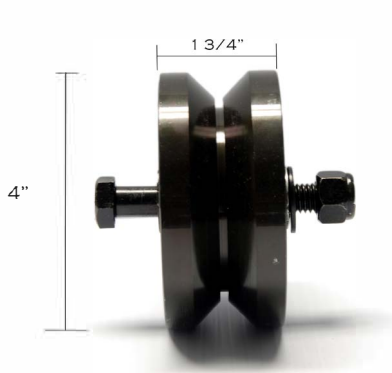

V Groove Wheels

4" V-Groove Wheel
K-VGS400

6" V-Groove Wheel
K-VGS600

4" V-Groove Wheel Box
K-VGB400

6" V-Groove Wheel Box
K-VGB600

KODIAK BLACK

V Groove Wheels

1 Piece Galvanized Steel V-Track For V-Groove Wheels.

MIDDLE OF TRACK @ 10'

K-VT-10C - 10ft

K-VT-20C - 20ft

KODIAK BLACK