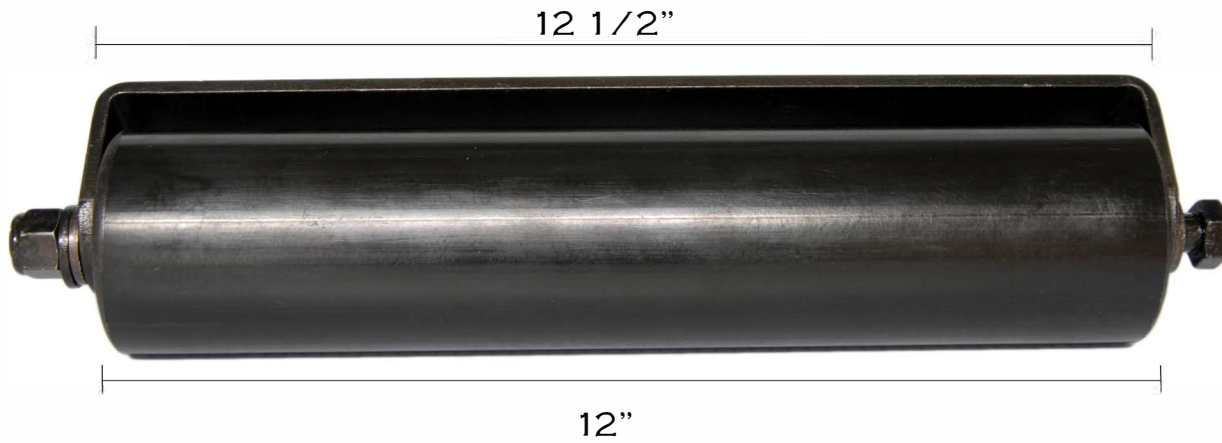

Guide Rollers

6" Guide Roller
K-PGR600B

12" Guide Roller
K-PGR120B

**Guide Rollers with Sealed Bearing
Black UHMW+Zinc Black Steel Bracket**

KODIAK BLACK