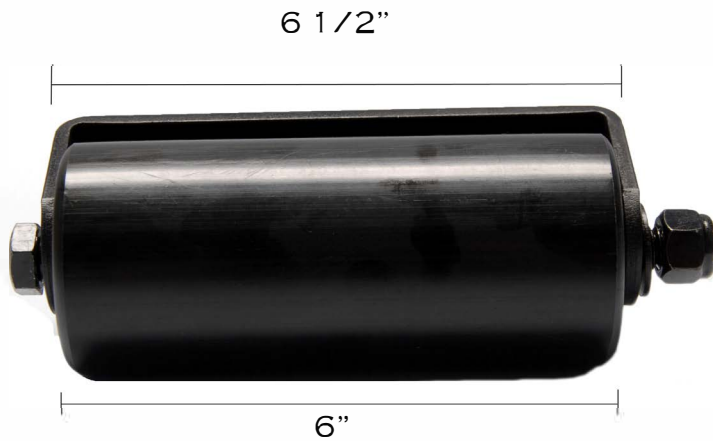

Guide Rollers

6" Guide Roller
K-PGR600B

12" Guide Roller
K-PGR120B

**Guide Rollers with Sealed Bearing
Black UHMW+Zinc Black Steel Bracket**

KODIAK BLACK