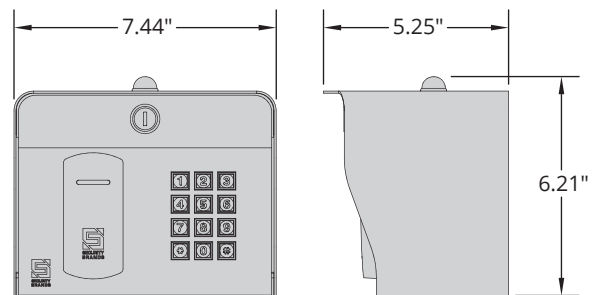

SPECIFICATIONS

PHYSICAL

Dimensions	6.21"(H) x 7.44"(W) x 5.25"(D)
Shipping Weight	5 lbs.

ELECTRICAL

Input	12–24 VAC/DC 12-VDC power supply included (PS-12DC1)
Current Draw	less than 111 mA @ 12 VDC less than 60 mA @ 24 VDC with one relay latched and LED components on

RELAY

Contact Rating	10 A @ 120 VAC / 24 VDC

COMMUNICATION

Connection	Bluetooth

ENVIRONMENTAL

Operating Temperature	-15 to 158 °F

⚠ Actual voltage should be no more than 10% beyond specified range. Use of the included 12-VDC transformer is recommended.

CONTROL IT YOUR WAY

APP[†]

KEYPAD

WIEGAND DEVICES

[†] Administrator only

CONNECTIVITY

BLUETOOTH

Model 27-230 shown

AVAILABLE MODELS

EDGE E3 SECUREPASS

Keypad & Card Reader (SecurePass)
27-230

EDGE E3 HID

Keypad & Card Reader (HID)
27-230HID

EDGE E3 SK

Keypad & Card Reader (Secura Key)
27-230SK