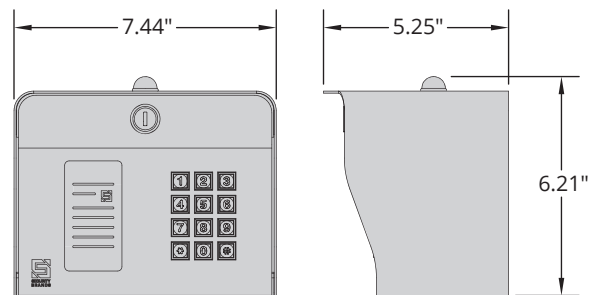

SPECIFICATIONS

PHYSICAL

Dimensions 6.21"(H) x 7.44"(W) x 5.25"(D)
Shipping Weight 5 lbs.

ELECTRICAL

Input 12-24 VAC/DC
12-VDC power supply included (PS-12DC1)
Current Draw less than 111 mA @ 12 VDC
less than 60 mA @ 24 VDC
with one relay latched and LED components on

RELAY

Contact Rating 10 A @ 120 VAC / 24 VDC

COMMUNICATION

Connection Bluetooth

ENVIRONMENTAL

Operating Temperature -15 to 158 °F

⚠ Actual voltage should be no more than 10% beyond specified range.
Use of the included 12-VDC transformer is recommended.

CONTROL IT YOUR WAY

APP[†]

KEYPAD

WIEGAND DEVICES

[†] Administrator only

CONNECTIVITY

BLUETOOTH

Model 27-210 shown

AVAILABLE MODELS (SEE PRICE GUIDE TO SEE ALL MODELS)